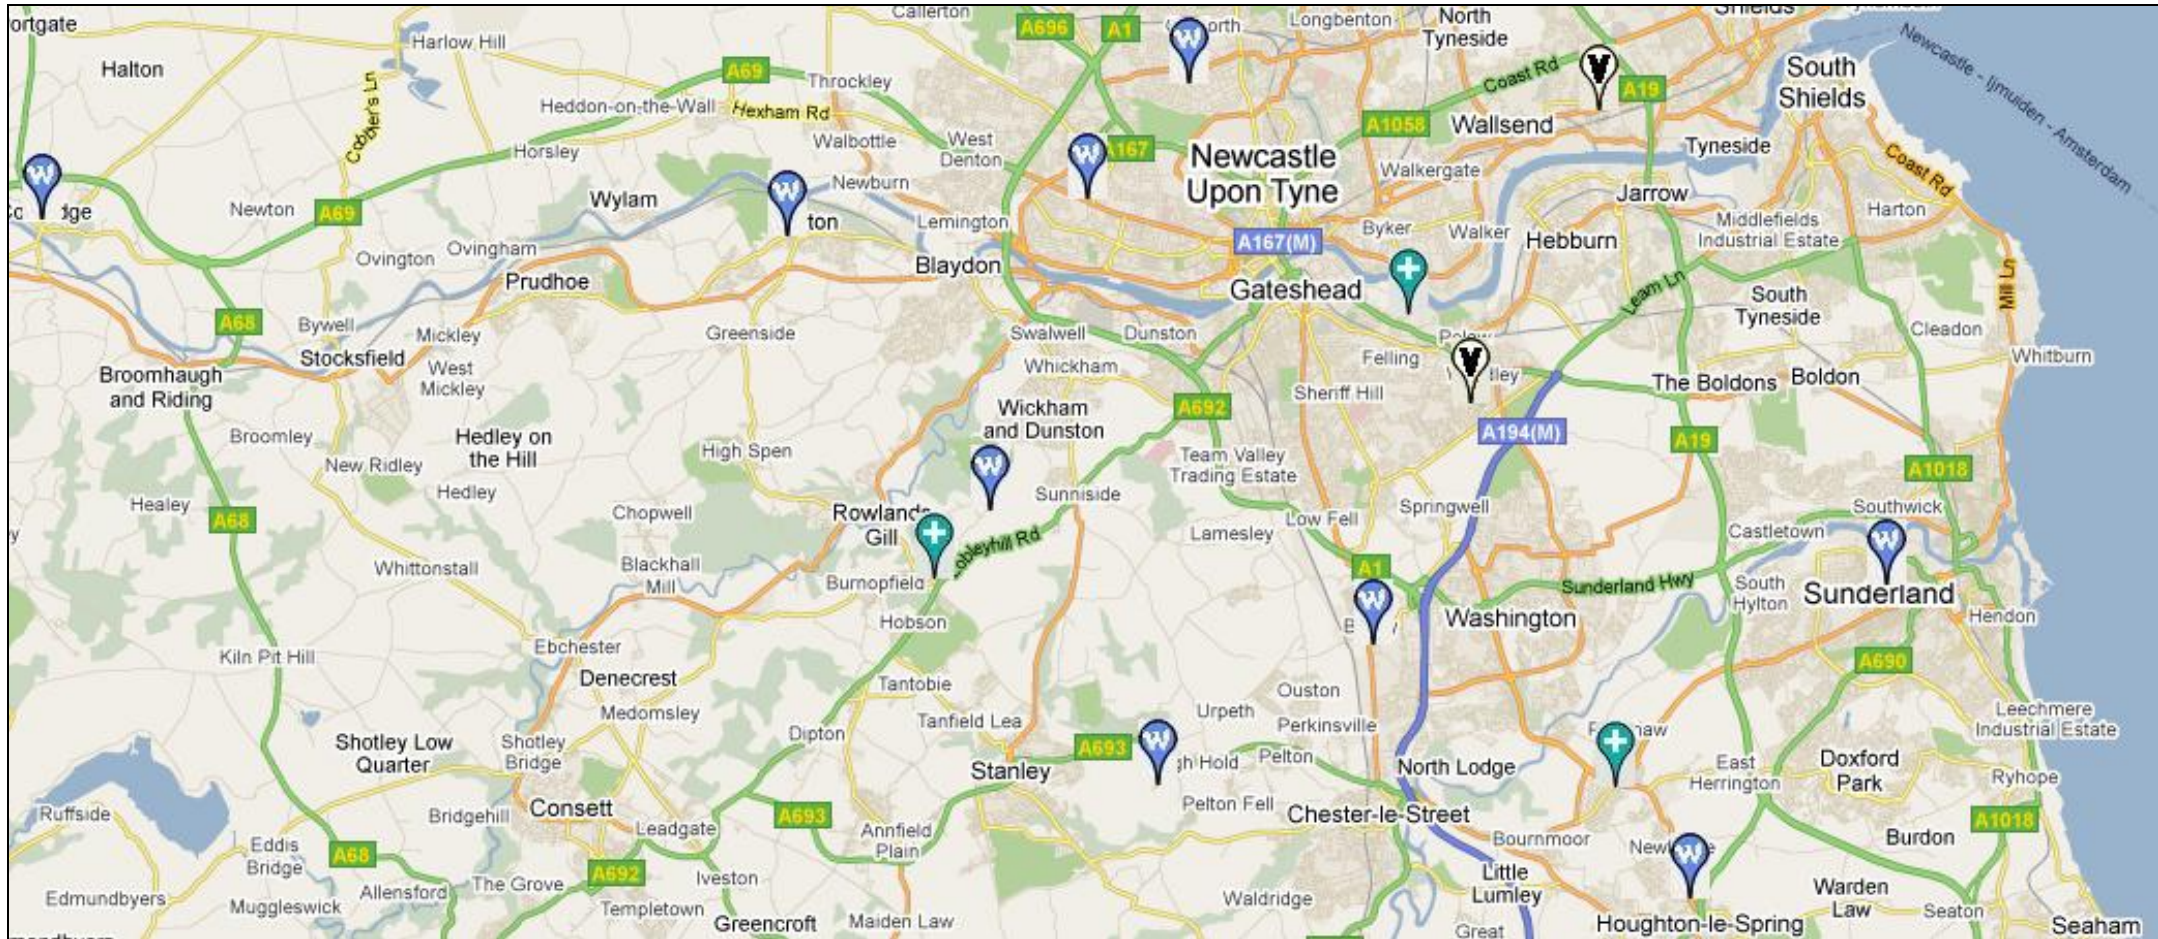

Locations of Westway, Easyvets and Value Vets Clinics

<p>GOSFORTH (Westway)</p> <p>Salter's Veterinary Centre 4 Kenton Park Shops NE3 4RU</p> <p>0191 284 6633</p>	<p>HOWDON (Value Vets)</p> <p>12 Tynemouth Road Howdon NE28 0LF</p> <p>0191 262 8432</p>	<p>CORBRIDGE (Westway)</p> <p>Norwood House Veterinary Centre St. Helen's Street NE45 5BE</p> <p>01434 632 033</p>	<p>CRAWCROOK (Westway)</p> <p>Valley Veterinary Centre Beech Grove Terrace, Main Road NE40 3AQ</p> <p>0191 413 5392</p>	<p>WEST ROAD (Westway)</p> <p>426 West Road Newcastle-upon-Tyne NE5 2ER</p> <p>0191 274 7910</p>	<p>FELLING (easyvets)</p> <p>1 Brewery Lane Brewery Lane Industrial Estate NE10 0EY</p> <p>0191 469 2232</p>	<p>WHICKAM (Westway)</p> <p>8 Fellside Road Whickam NE16 4JX</p> <p>0191 488 4113</p>
<p>GATESHEAD (Value Vets)</p> <p>Unit 4 Fewster Square, Leam Lane NE10 8XQ</p> <p>0191 495 2127</p>	<p>BURNOPFIELD (easyvets)</p> <p>13 Busty Bank Burnopfield NE16 6NF</p> <p>01207 271 504</p>	<p>BIRTLEY (Westway)</p> <p>9 Arndale House Birtley DH3 2PG</p> <p>0191 410 8215</p>	<p>SUNDERLAND (Westway)</p> <p>204 Hilton Road Sunderland SR4 7YB</p> <p>0191 565 9455</p>	<p>WEST PELTON (Westway)</p> <p>Eden Hill Veterinary Centre Twizell Lane DH9 6SJ</p> <p>0191 370 0369</p>	<p>SHINEY ROW (easyvets)</p> <p>39 Westbourne Terrace Shiney Row DH4 4QU</p> <p>0191 385 7730</p>	<p>HOUGHTON (Westway)</p> <p>104 Newbottle Street Houghton-le-Spring DH4 4AJ</p> <p>0191 512 6600</p>